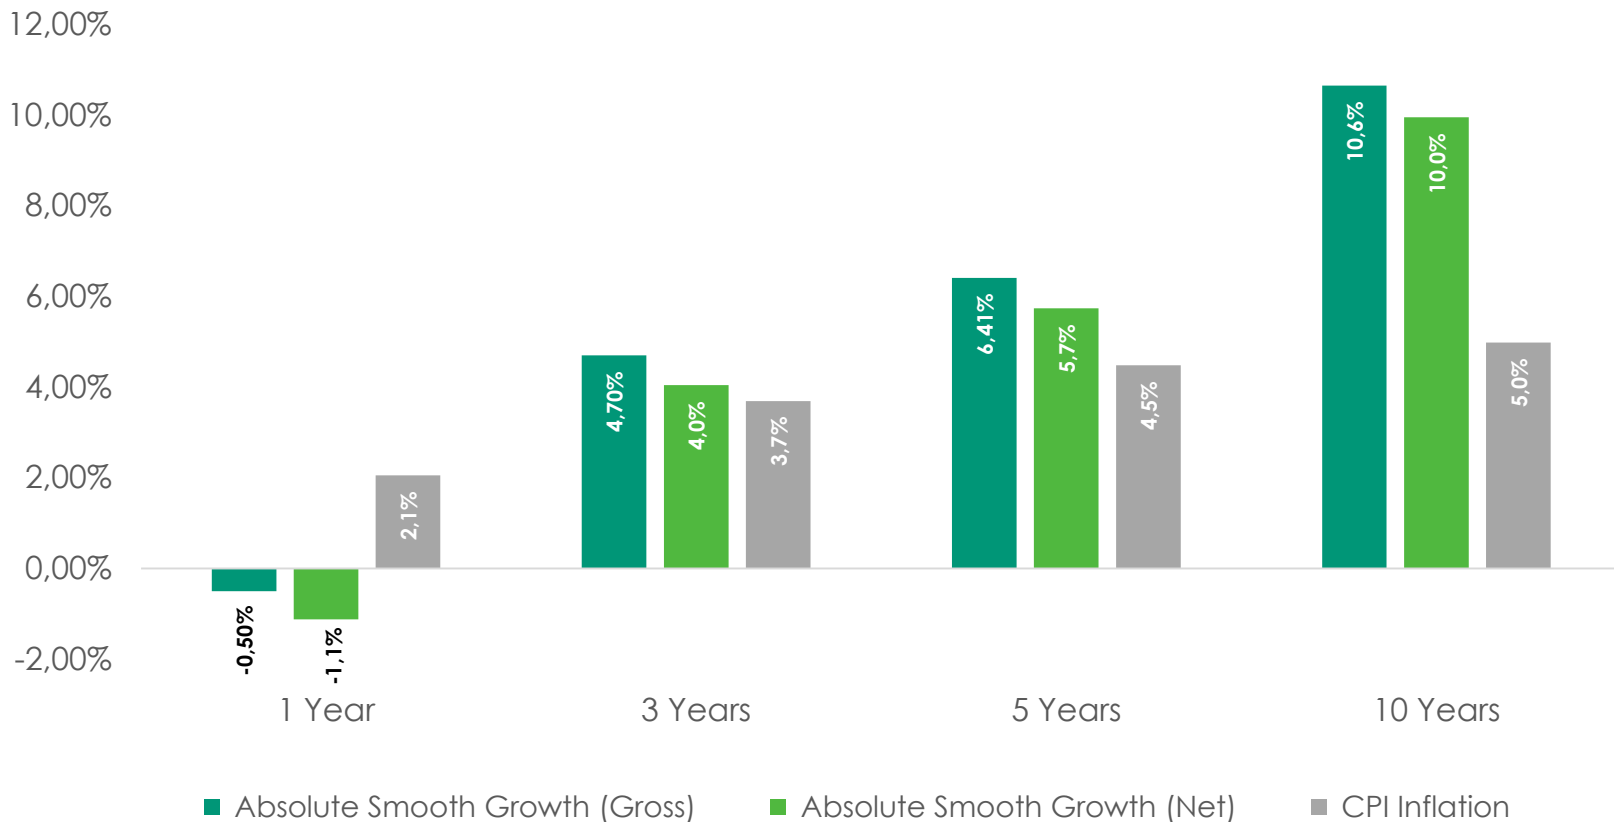

# ISASA Gross & Net Bonus Returns to 30 June 2020

CPI for June 2020 is estimated.